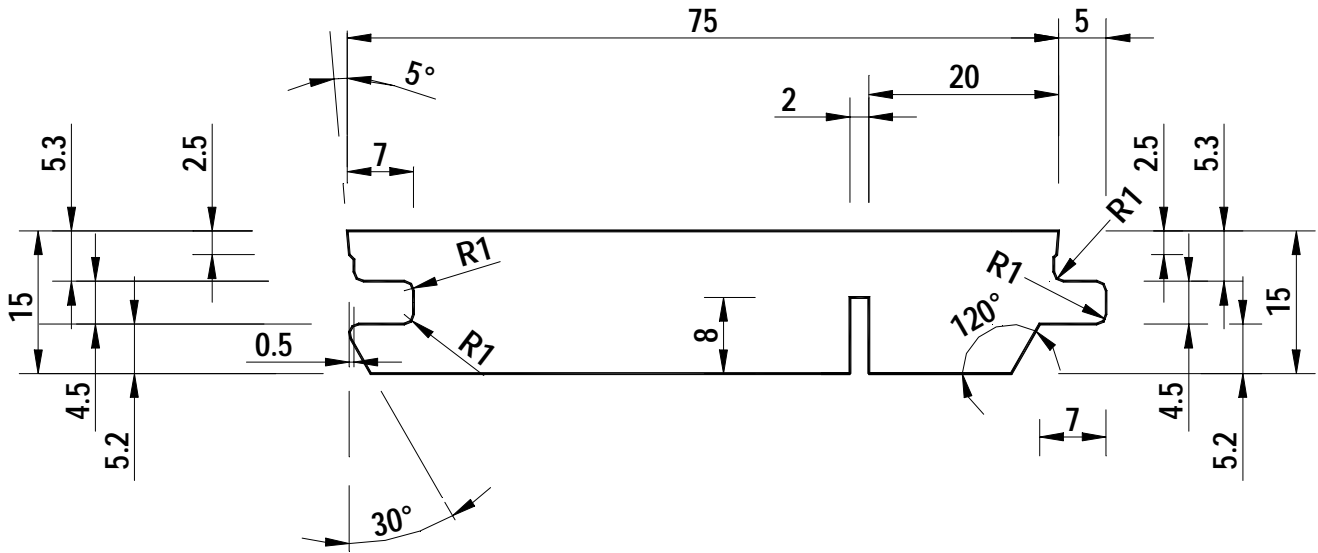

TIMBERWIND FJ 1-STRIP / REGAL

15 x 75 x 1820mm

13 MAR,00

TIMBERWIND

FJ 1-STRIP 15x75x1820 mm
Maximum 5 laminas per strip

17 NOV99

TIMBERWIND REGAL

15 x 75 x 1820mm