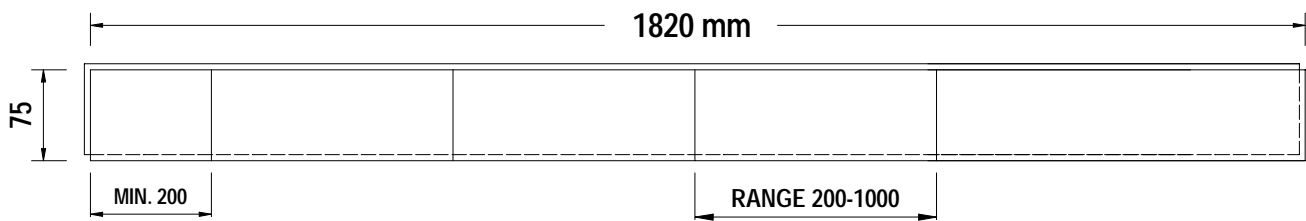

TIMBERWIND FJ 1-STRIP / REGAL

15 x 75 x 1820mm

13 MAR,00

TIMBERWIND

FJ 1-STRIP 15x75x1820 mm
Maximum 5 laminas per strip

17 NOV99

TIMBERWIND REGAL

15 x 75 x 1820mm